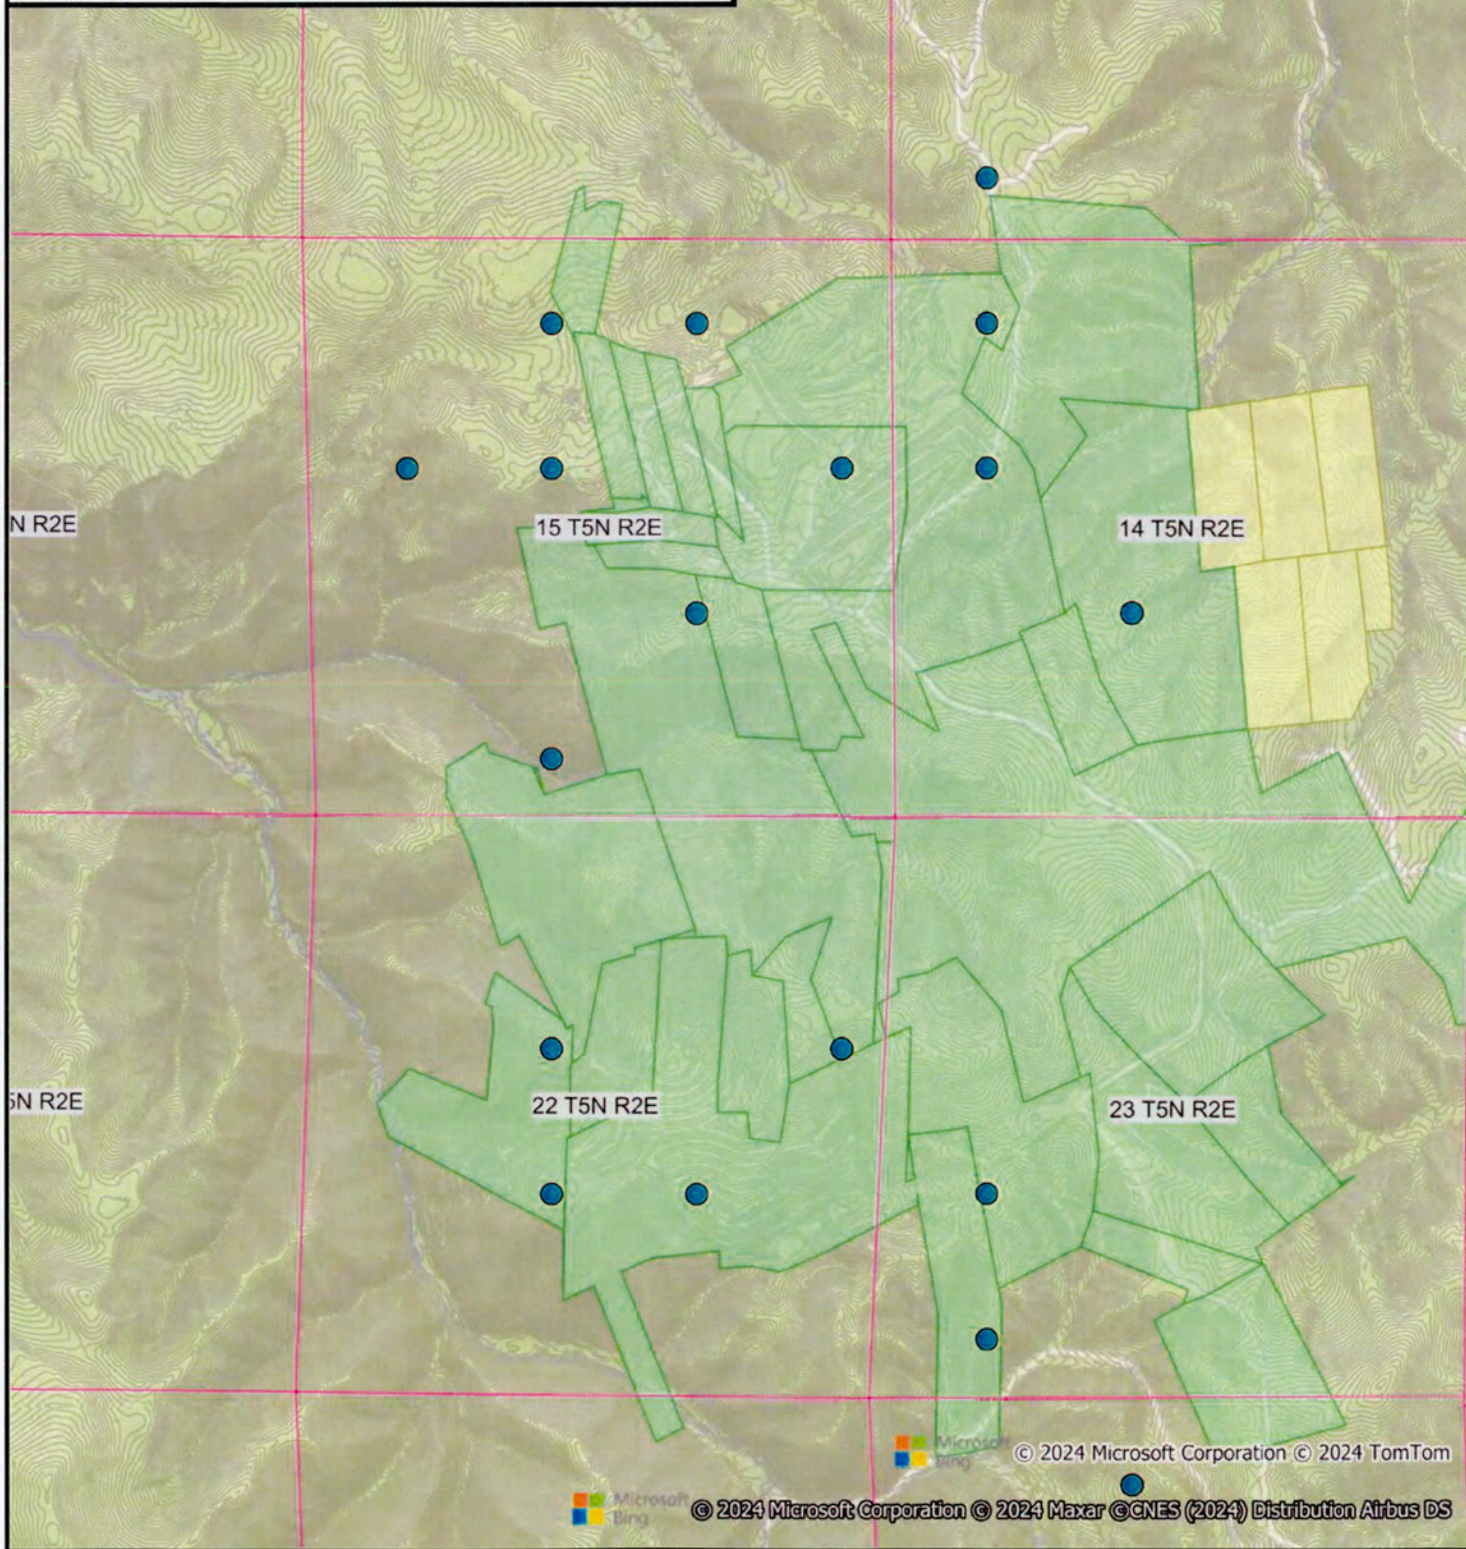

RECEIVED

JUN 17 2024

MINERALS & MINING PROGRAM

miles
Scale: 1:20,000

Richmond Hill V Drill Program

● Located Wells

■ DTRC LLC: Previous EXNI

■ DTRC LLC

Date: 06/12/2024
Author: Taylor Ballert

© 2024 Microsoft Corporation © 2024 TomTom

© 2024 Microsoft Corporation © 2024 Maxar © CNES (2024) Distribution Airbus DS