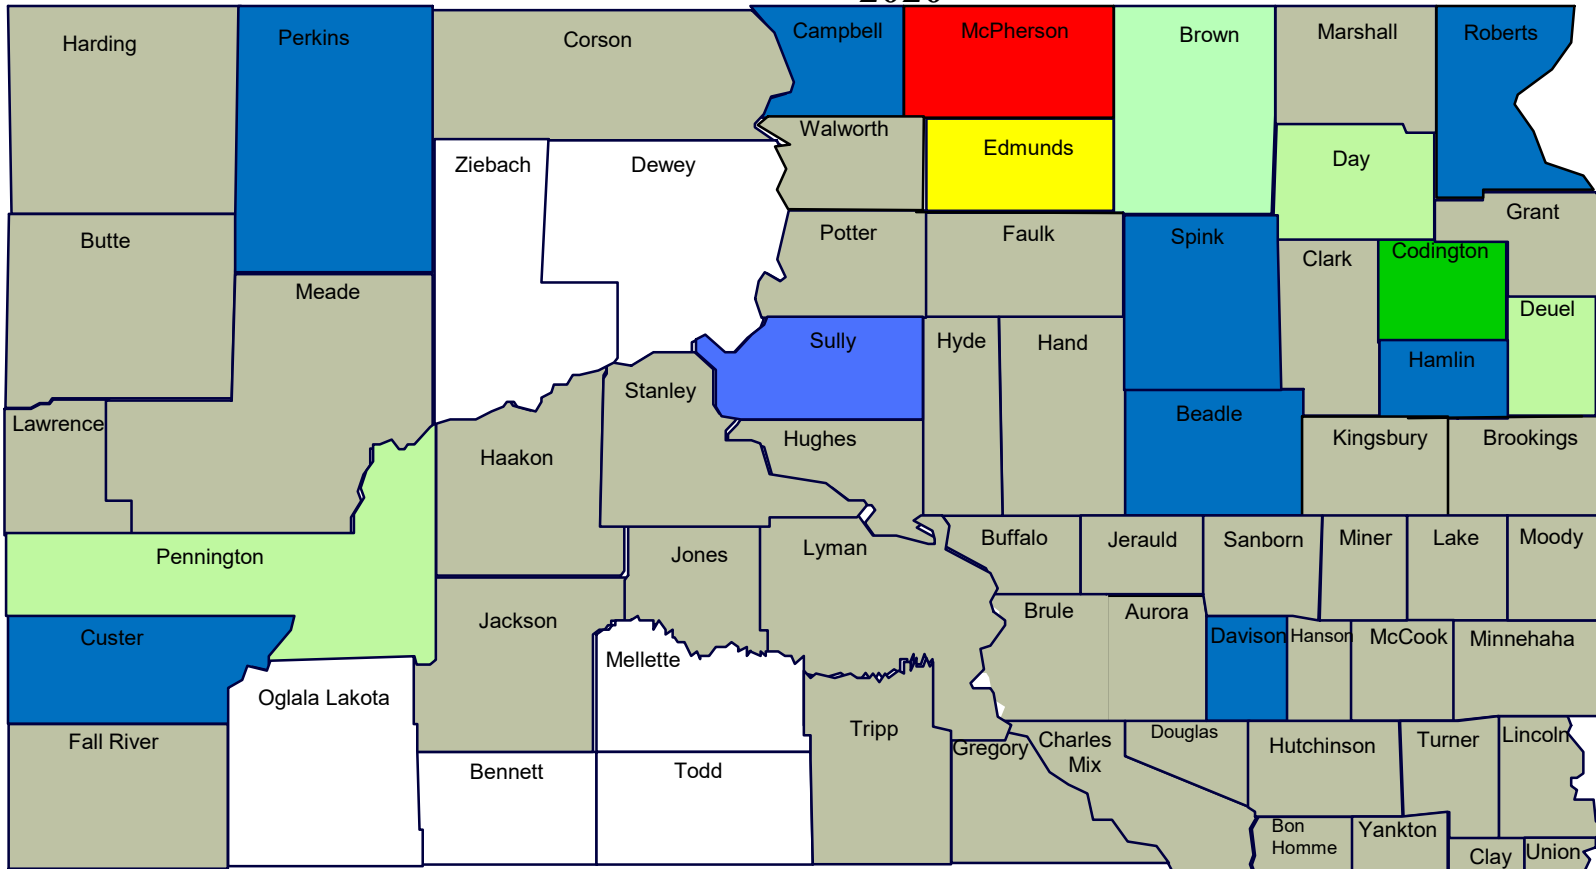

SOUTH DAKOTA

YELLOW TOADFLAX DISTRIBUTION

2020

ACRES INFESTED

FIGURES COMPILED BY SD DEPT OF AGRICULTURE & NATURAL RESOURCES AS REPORTED BY COUNTY WEED BOARDS