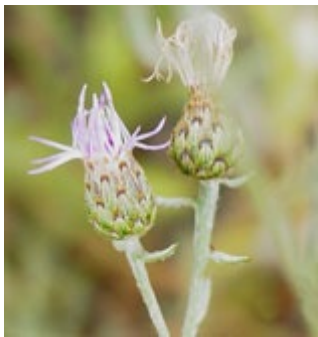

SOUTH DAKOTA DEPARTMENT OF AGRICULTURE AND NATURAL RESOURCES

Spotted Knapweed

(*Centaurea maculosa*)

Roots: taproot, stout

Stems: erect or ascending, 1 to several, branching above, ridged

Leaves: alternate, surfaces nearly hairless

Flowers: pink to purple disk florets

Origin: Eurasia