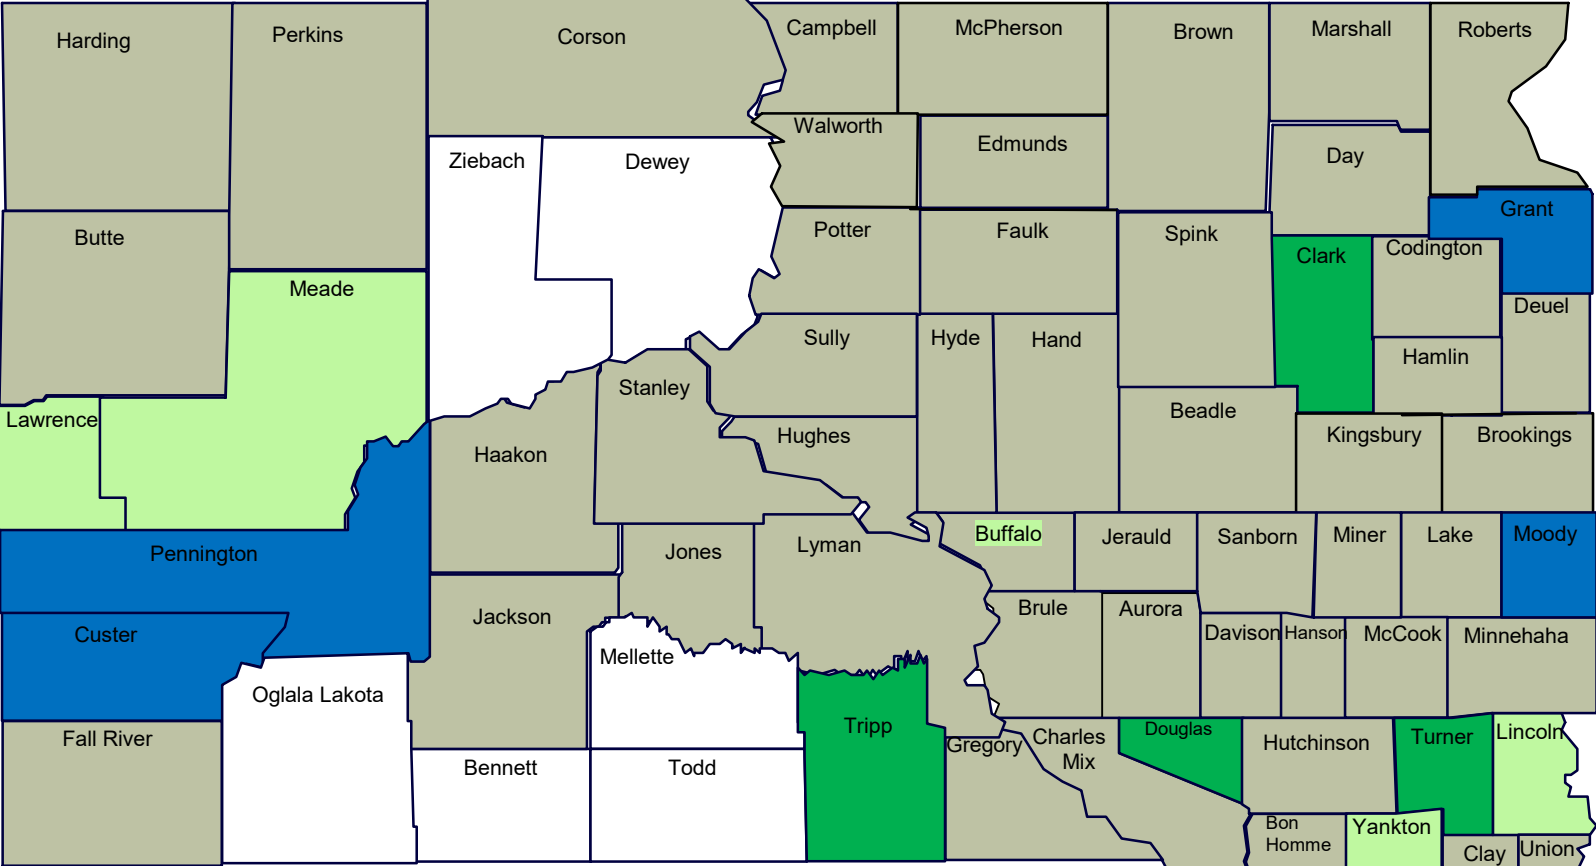

SOUTH DAKOTA

SPOTTED KNAPWEED DISTRIBUTION

2020

FIGURES COMPILED BY SD DEPT OF AGRICULTURE & NATURAL RESOURCES AS REPORTED BY COUNTY WEED BOARDS