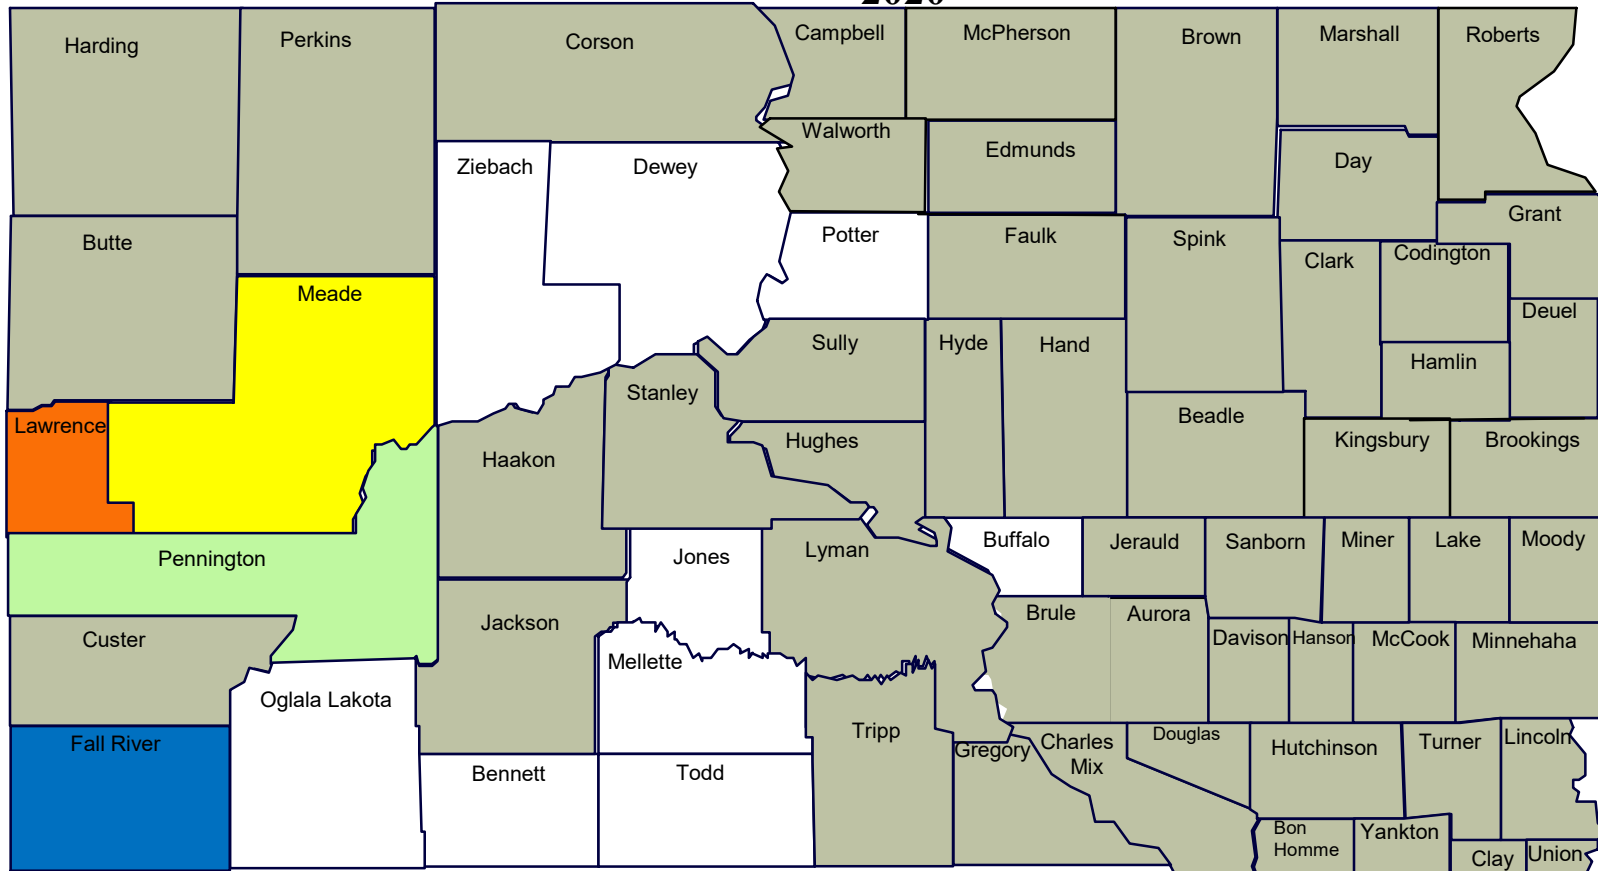

SOUTH DAKOTA

DALMATIAN TOADFLAX DISTRIBUTION

2020

ACRES INFESTED

FIGURES COMPILED BY SD DEPT OF AGRICULTURE & NATURAL RESOURCES AS REPORTED BY COUNTY WEED BOARDS