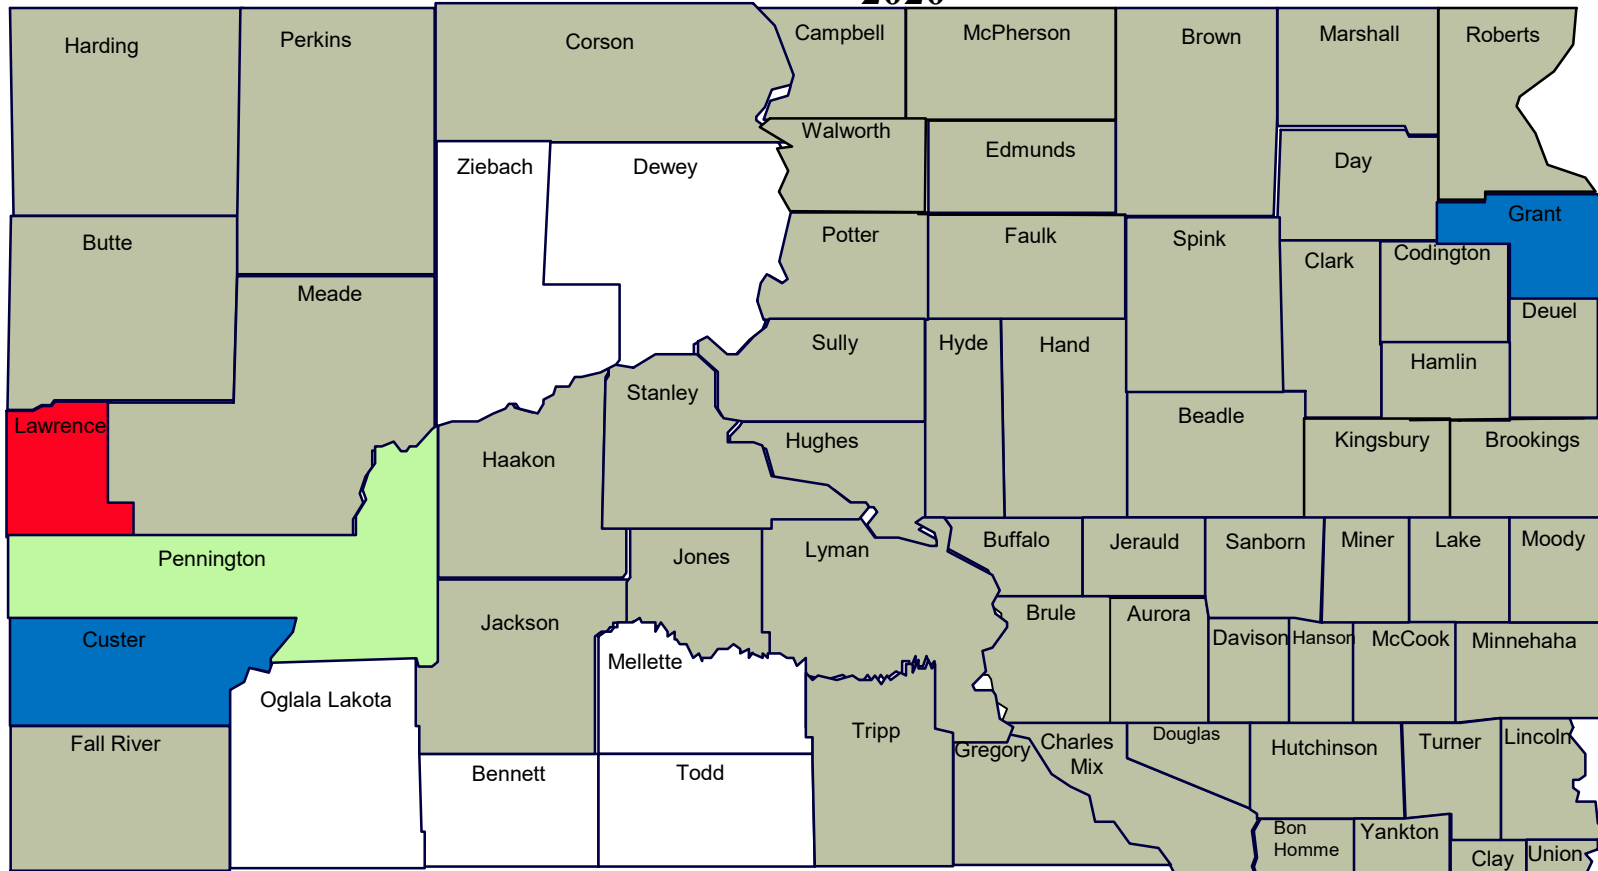

SOUTH DAKOTA

COMMON TANSY DISTRIBUTION

2020

ACRES INFESTED

FIGURES COMPILED BY SD DEPT OF AGRICULTURE & NATURAL RESOURCES AS REPORTED BY COUNTY WEED BOARDS