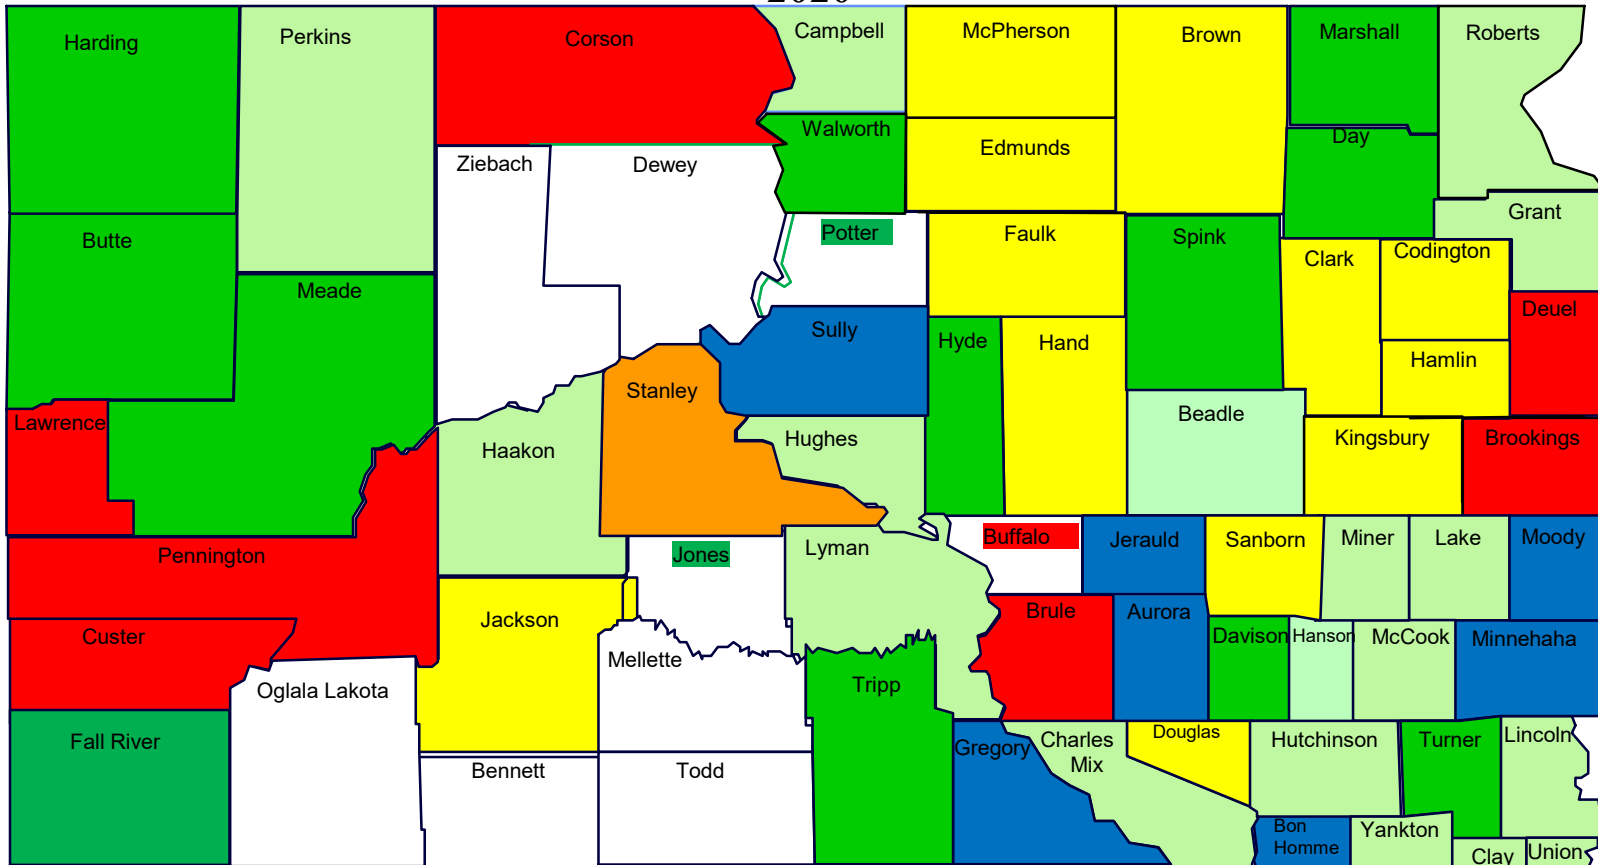

SOUTH DAKOTA

CANADA THISTLE DISTRIBUTION

2020

FIGURES COMPILED BY SD DEPT OF AGRICULTURE & NATURAL RESOURCES AS REPORTED BY COUNTY WEED BOARDS