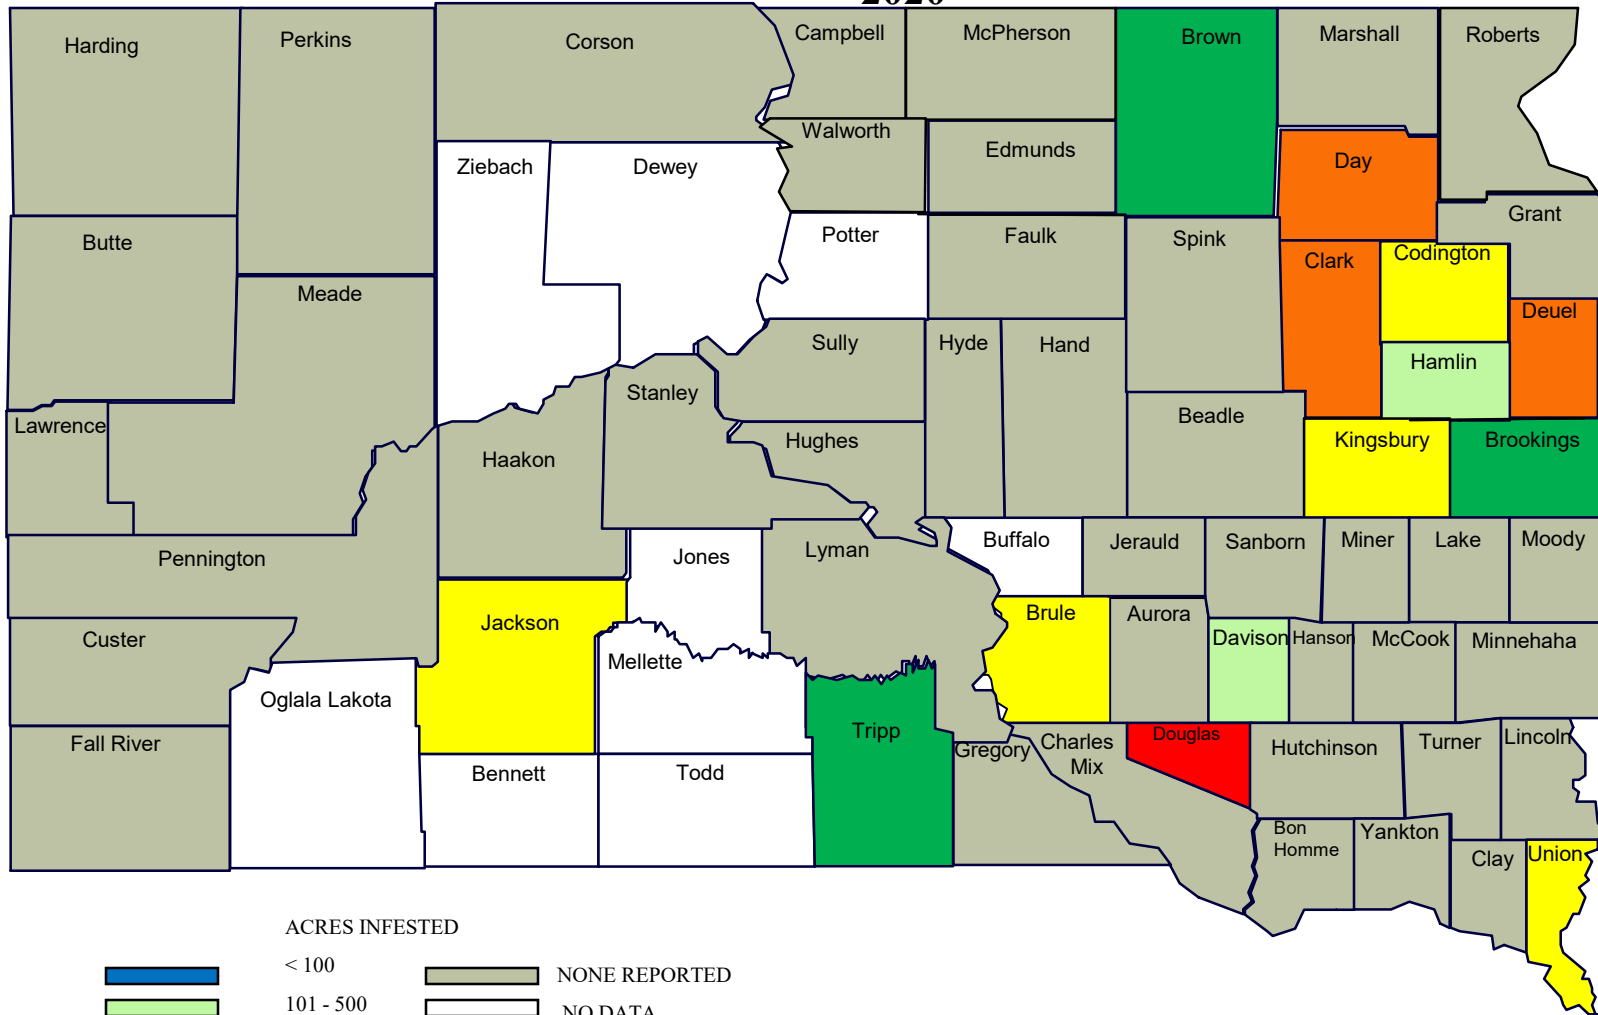

SOUTH DAKOTA

BULL THISTLE DISTRIBUTION

2020

FIGURES COMPILED BY SD DEPT OF AGRICULTURE & NATURAL RESOURCES AS REPORTED BY COUNTY WEED BOARDS