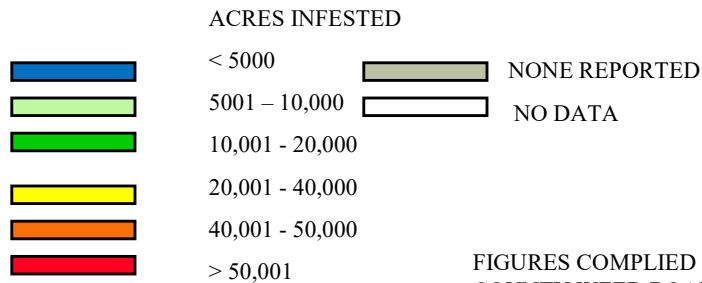

SOUTH DAKOTA

CANADA THISTLE DISTRIBUTION

2023

FIGURES COMPILED BY SOUTH DAKOTA DEPARTMENT OF AGRICULTURE AND NATURAL RESOURCES AS REPORTED BY COUNTY WEED BOARDS