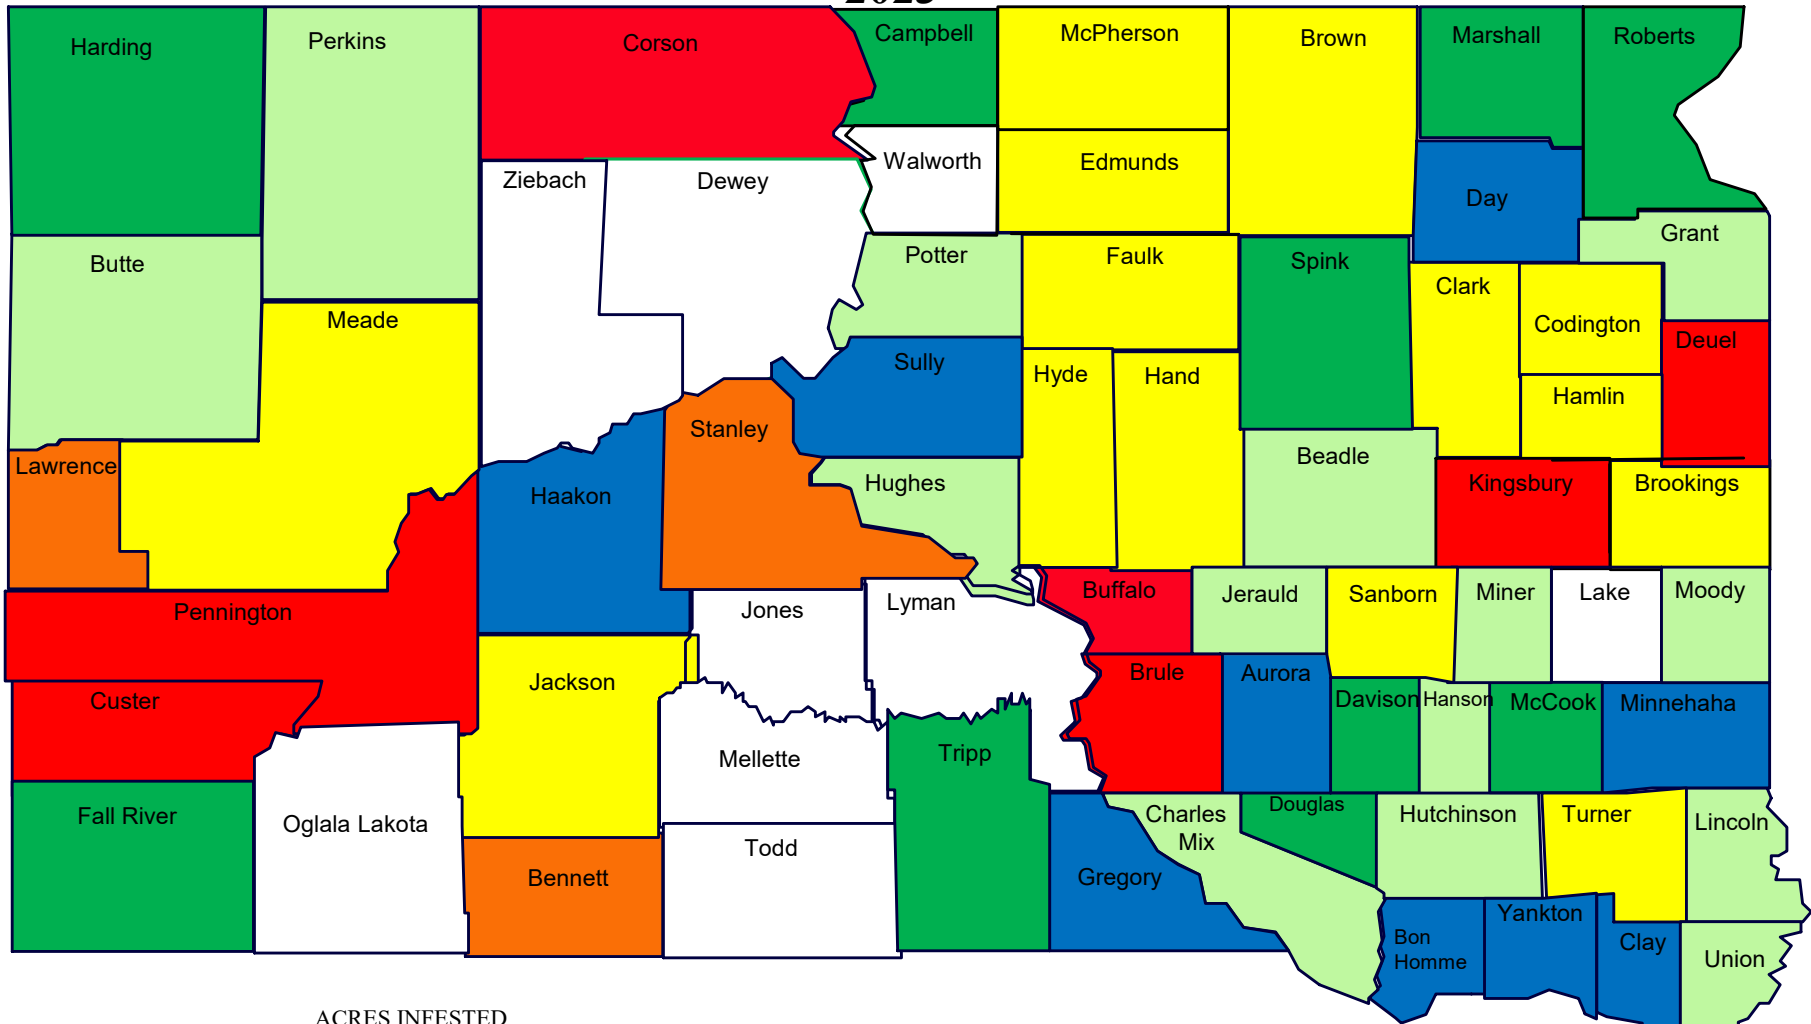

SOUTH DAKOTA

CANADA THISTLE DISTRIBUTION

2023

FIGURES COMPILED BY SOUTH DAKOTA DEPARTMENT OF AGRICULTURE AND NATURAL RESOURCES AS REPORTED BY COUNTY WEED BOARDS