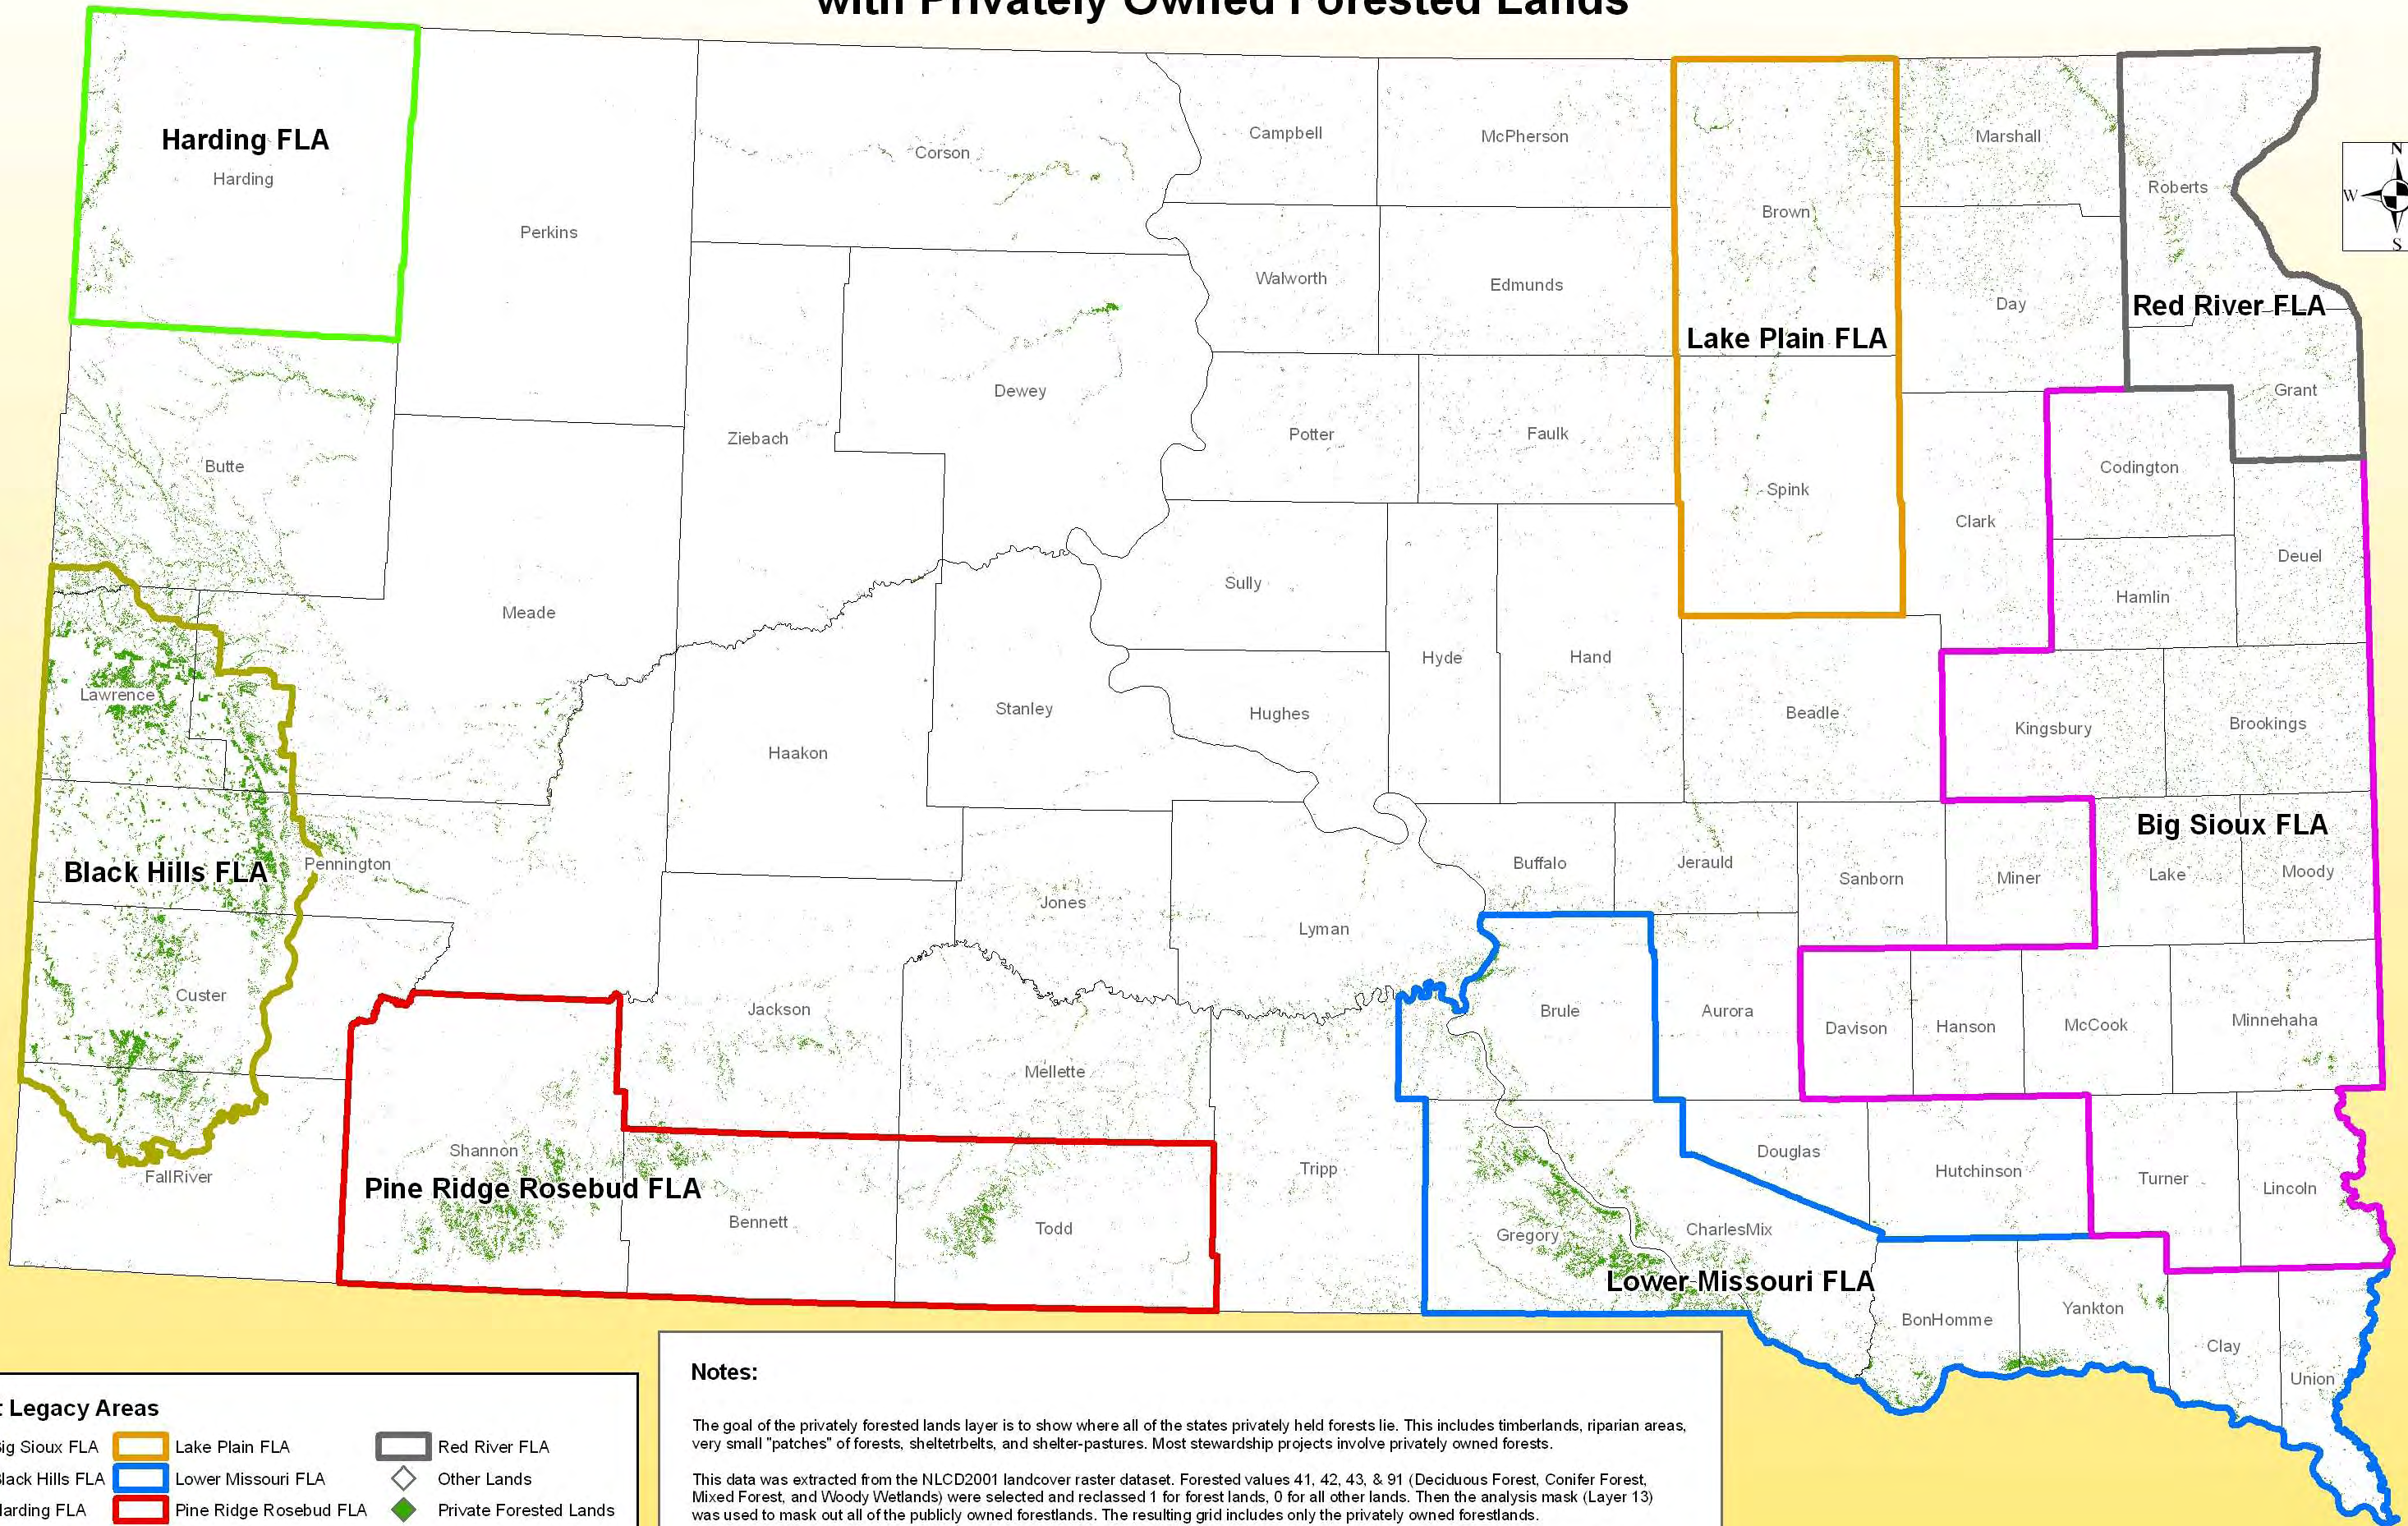

Appendix G

South Dakota Forest Legacy Area Maps

South Dakota Forest Legacy Areas with Privately Owned Forested Lands

Harding Forest Legacy Area with Privately Owned Forested Lands

Legend

Forest Legacy Area

-  Harding FLA
-  Other Lands
-  Private Forested Lands

Black Hills Forest Legacy Area with Privately Owned Forested Lands

Legend

Forest Legacy Area

-  Black Hills FLA
-  Other Lands
-  Private Forested Lands

Pine Ridge Rosebud Forest Legacy Area with Privately Owned Forested Lands

Legend

Forest Legacy Area

-  Pine Ridge Rosebud FLA
-  Other Lands
-  Private Forested Lands

Lake Plain Forest Legacy Area with Privately Owned Forested Lands

Legend

Forest Legacy Area

- Lower Missouri FLA
- Other Lands
- Private Forested Lands